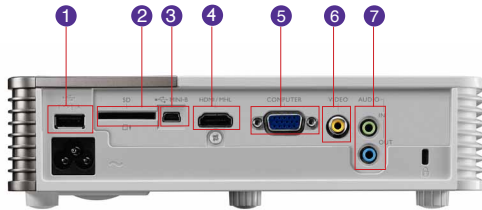

## Features

- 700AL LED
- WXGA (1280x800)
- MHL - Enabled HDMI Part
- Display & Stream Content Wirelessly
- PC-Free Multimedia Connectivity
- PC 3D-Ready

## Input and Output Terminals

- 1 USB (Type A)
- 2 SD Card Reader
- 3 USB (Type Mini B)
- 4 HDMI/MHL
- 5 Computer in (D-sub 15pin)
- 6 Composite Video in
- 7 Audio in/out