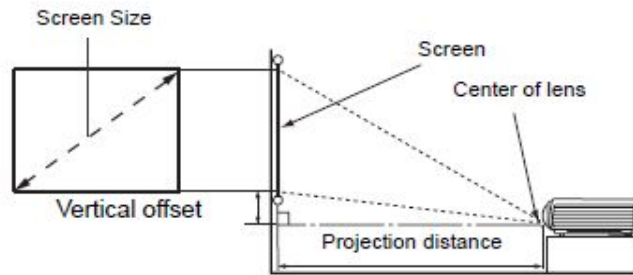

## Input and Output Terminals

- 1 USB (Type A)
- 2 SD Card Reader
- 3 USB (Type Mini B)
- 4 HDMI/MHL
- 5 Computer in (D-sub 15pin)
- 6 Composite Video in
- 7 Audio in/out

## Distance Chart

Screen Size				Projection Distance in inch	Vertical offset in inch
Diagonal		W (inch)	H (inch)		
Inch	mm				
30	762	25.4	15.9	29.5	0
40	1016	33.9	21.1	39.3	0
50	1270	42.4	26.4	49.2	0
60	1524	50.8	31.8	59.0	0
80	2032	67.8	42.4	78.7	0
100	2540	84.8	52.9	98.4	0
120	3048	101.7	63.5	118	0
150	3810	127.2	79.4	147.6	0
200	5080	169.6	105.9	196.8	0
220	5588	186.5	116.6	216.5	0
250	6350	212.0	132.4	246.0	0
300	7620	254.4	159.0	295.2	0

## Dimensions